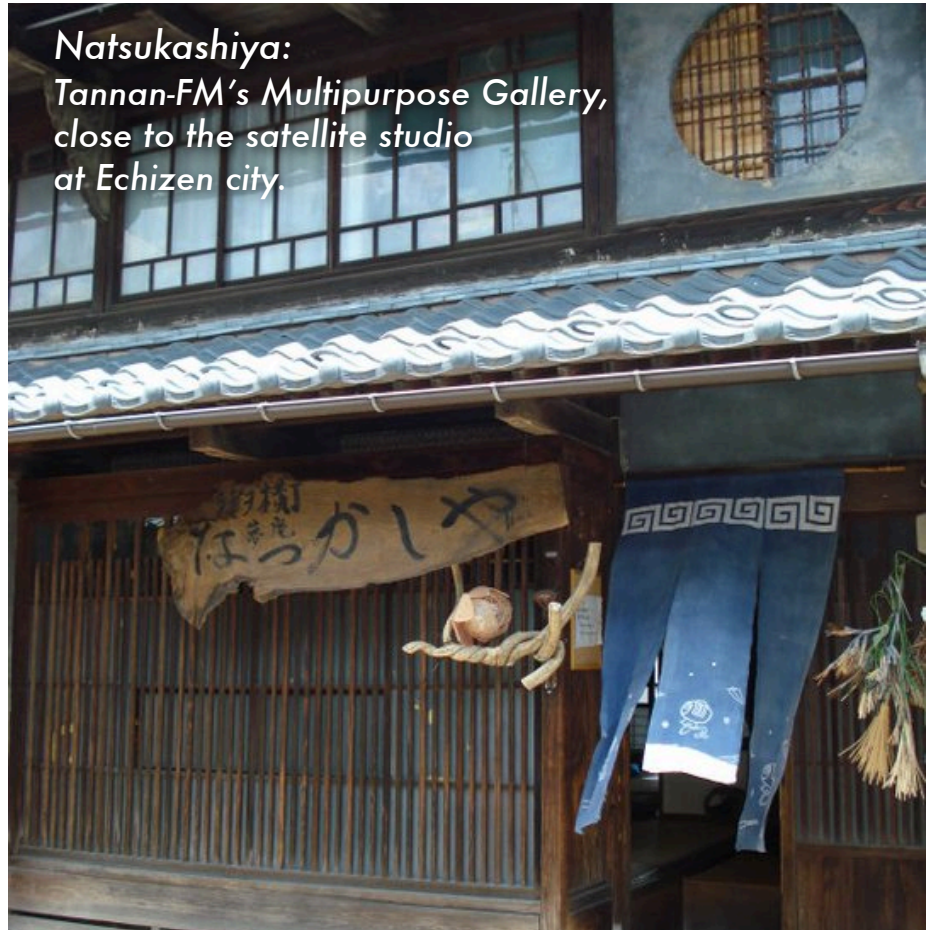

# なつかしや

JAPANESE  
TRADITIONAL  
HOUSE

*Natsukashiya:  
Tannan-FM's Multipurpose Gallery,  
close to the satellite studio  
at Echizen city.*

## Looking for Users!

Are you interested in using a traditional Japanese house to create your very own art and cultural space?

**Natsukashiya** is a beautiful traditional Japanese house located in a historic area of Echizen City. At Tannan FM Radio we are using **Natsukashiya** as our gallery space and it is conveniently located beside our Radio-Yokocho satellite station in Echizen City. We have decided to open **Natsukashiya** to the public and we are looking for users and also a manager who is willing to accommodate at **Natsukashiya**. Applications for both users and manager position are open to everyone regardless of their nationalities, age or past experience. So if you have any foreign friends please let them know about our opening.

Wireless LAN connection, hot water, shower and toilet are available and futons are also available for accommodation.

If you are interested please contact us at Tannan FM **Natsukashiya** Program Department. We are looking forward to hear from you. A tour of **Natsukashiya** is also available on request.